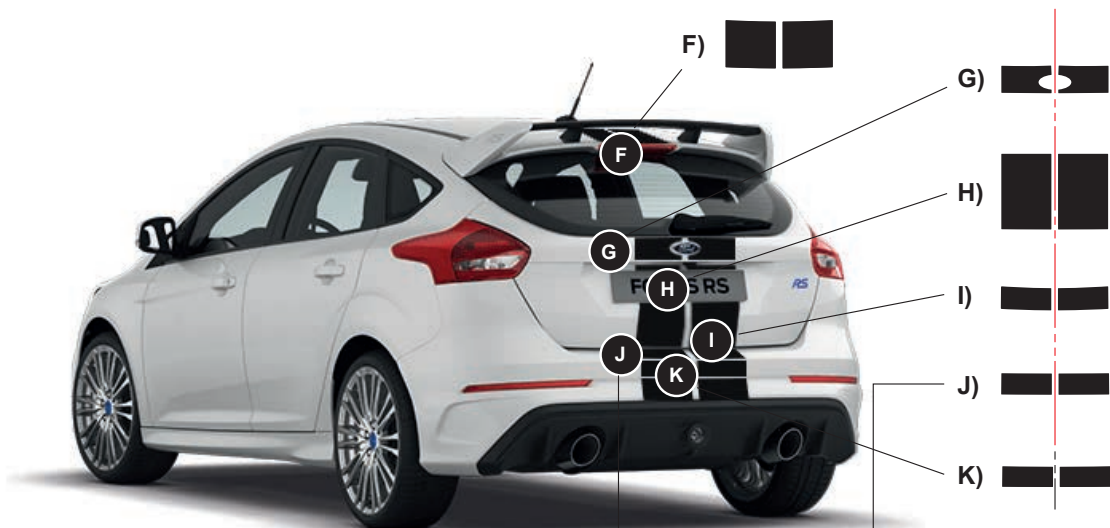

Ford Focus RS (C346MCA) / MY 2015 - on going