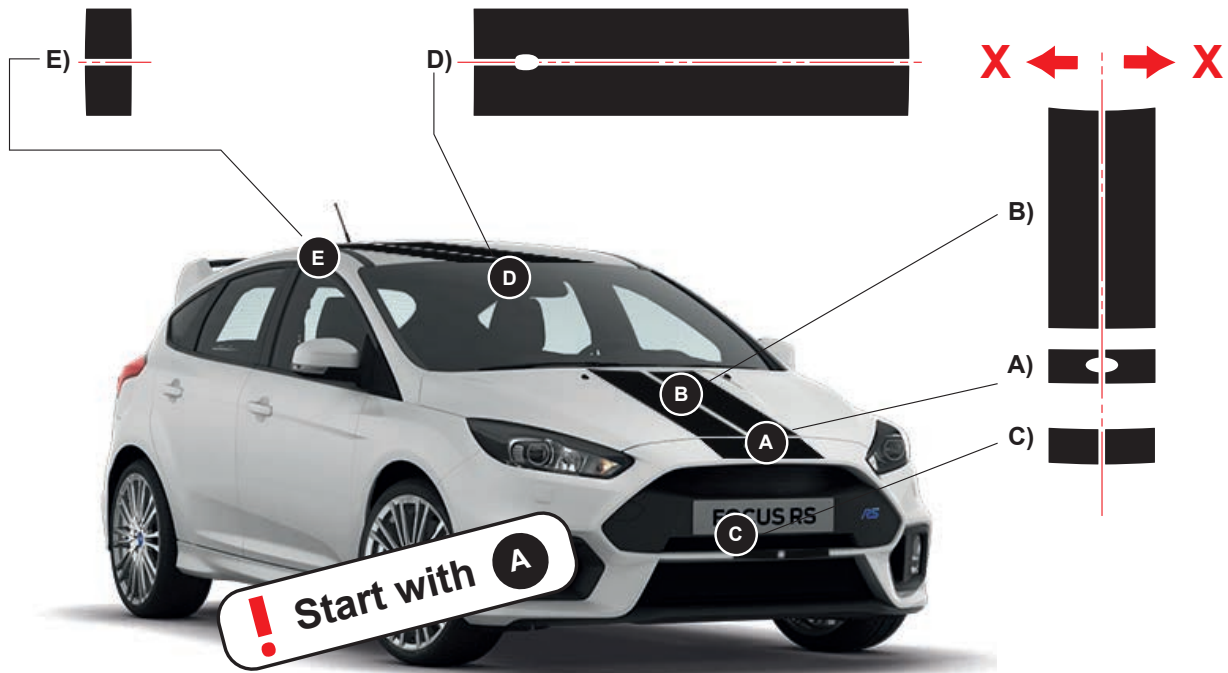

Ford Focus RS (C346MCA) / MY 2015 - on going