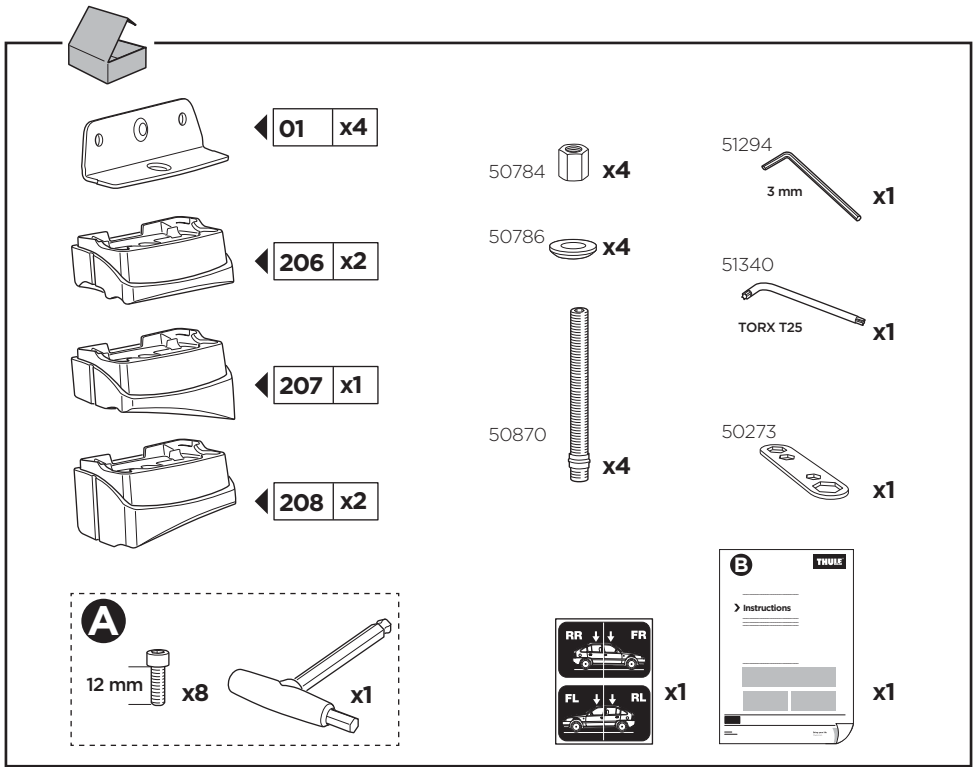

Thule XT Kit 3140

> Instructions

FORD Transit Courier, 4-dr Van, 14-

This kit is only for vehicles with fixpoint mounting.

ISO 11154-E

183140

C.20141210
509-3140-01

Bring your life
thule.com

2

C

3

x1

4

A

B

C