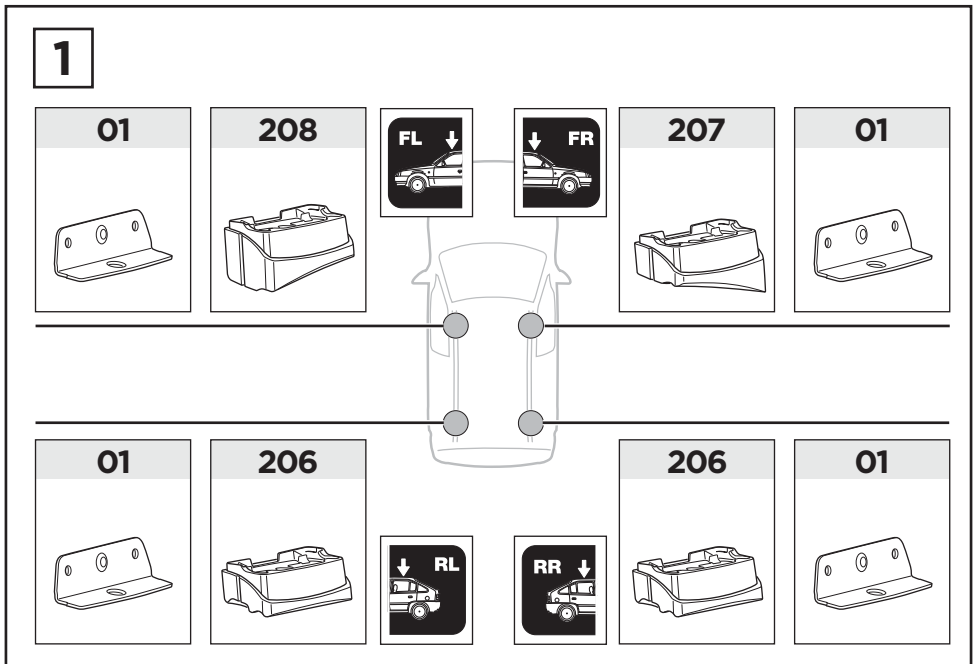

Thule XT Kit 3140

> Instructions

FORD Transit Courier, 4-dr Van, 14-

This kit is only for vehicles with fixpoint mounting.

ISO 11154-E

183140

C.20141210
509-3140-01

Bring your life
thule.com

2

C

3

x1

4

A

B

C