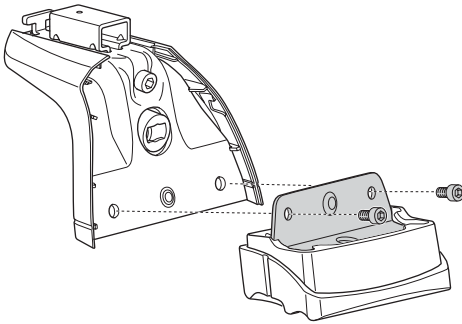

Thule XT Kit 3140

> Instructions

FORD Transit Courier, 4-dr Van, 14-

This kit is only for vehicles with fixpoint mounting.

ISO 11154-E

183140

C.20141210
509-3140-01

Bring your life
thule.com

2

C

3

x1

4

A

B

C