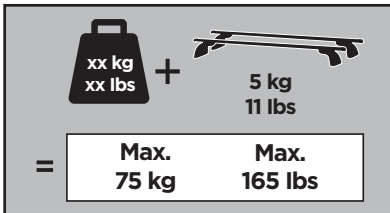

Thule XT Kit 3140

> Instructions

FORD Transit Courier, 4-dr Van, 14-

This kit is only for vehicles with fixpoint mounting.

ISO 11154-E

183140

C.20141210
509-3140-01

Bring your life
thule.com

2

C

3

x1

4

A

B

C