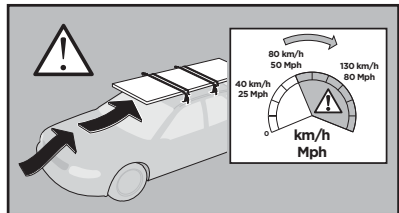

Thule XT Kit 3140

> Instructions

FORD Transit Courier, 4-dr Van, 14-

This kit is only for vehicles with fixpoint mounting.

ISO 11154-E

183140

C.20141210
509-3140-01

Bring your life
thule.com