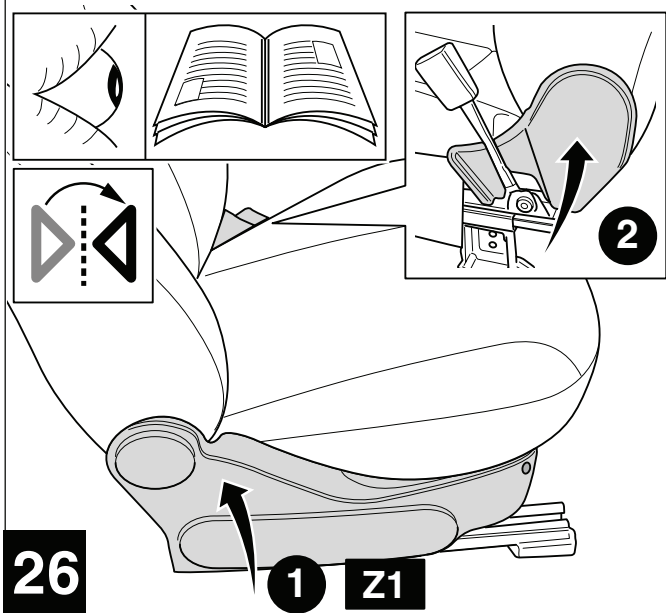

GB	D	E	F	I	P	NL	DK	N	S	SF	CZ	H	PL	GR	RO
BU	Blue	Blau	Azul	Bleu	Blu	Azul	Blauw	Blå	Blá	Blá	Sininen	Modrá	Kék	Niebieska	Μπλε	Albastru
GN	Green	Grün	Verde	Vert	Verde	Verde	Groen	Grøn	Grønn	Grön	Vihreä	Zelená	Zöld	Zielona	Πράσινο	Verde
RD	Red	Rot	Rojo	Rouge	Rosso	Vermelho	Rood	Röd	Röd	Röd	Punainen	Červená	Piros	Czerwona	Κόκκινο	Roşu