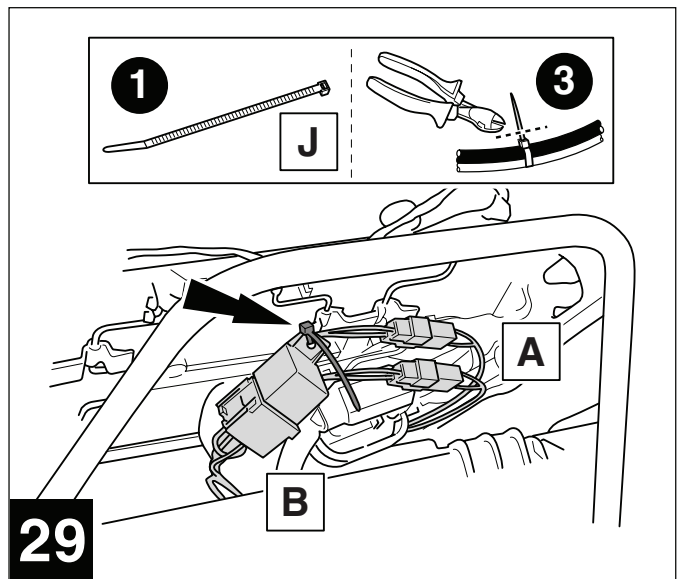

GB	D	E	F	I	P	NL	DK	N	S	SF	CZ	H	PL	GR	RO
BU	Blue	Blau	Azul	Bleu	Blu	Azul	Blauw	Blå	Blá	Blá	Sininen	Modrá	Kék	Niebieska	Μπλε	Albastru
GN	Green	Grün	Verde	Vert	Verde	Verde	Groen	Grøn	Grønn	Grön	Vihreä	Zelená	Zöld	Zielona	Πράσινο	Verde
RD	Red	Rot	Rojo	Rouge	Rosso	Vermelho	Rood	Röd	Röd	Röd	Punainen	Červená	Piros	Czerwona	Κόκκινο	Roşu