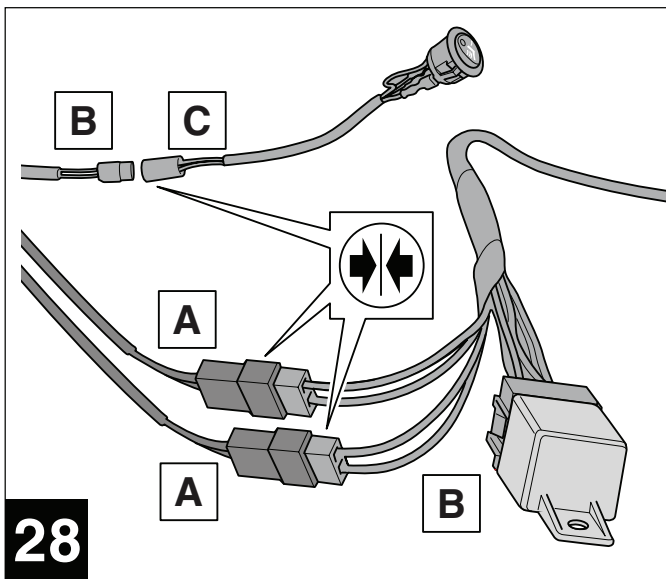

GB	D	E	F	I	P	NL	DK	N	S	SF	CZ	H	PL	GR	RO
BU	Blue	Blau	Azul	Bleu	Blu	Azul	Blauw	Blå	Blá	Blá	Sininen	Modrá	Kék	Niebieska	Μπλε	Albastru
GN	Green	Grün	Verde	Vert	Verde	Verde	Groen	Grøn	Grønn	Grön	Vihreä	Zelená	Zöld	Zielona	Πράσινο	Verde
RD	Red	Rot	Rojo	Rouge	Rosso	Vermelho	Rood	Röd	Röd	Röd	Punainen	Červená	Piros	Czerwona	Κόκκινο	Roşu