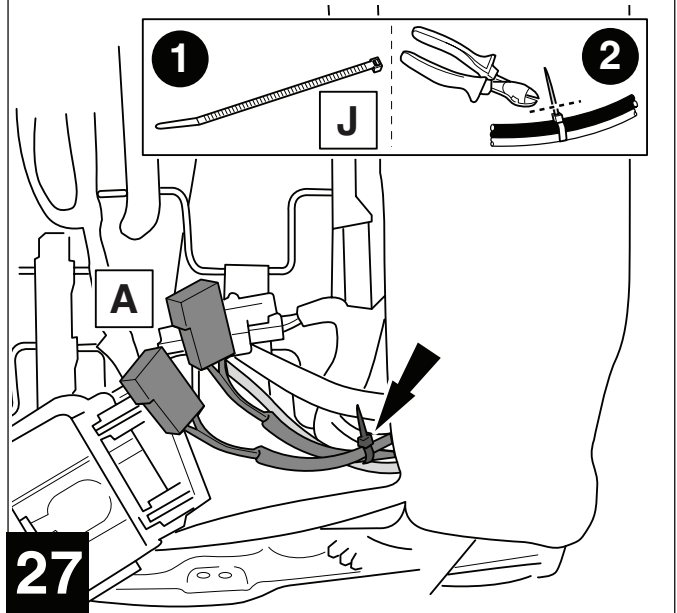

GB	D	E	F	I	P	NL	DK	N	S	SF	CZ	H	PL	GR	RO
BU	Blue	Blau	Azul	Bleu	Blu	Azul	Blauw	Blå	Blá	Blá	Sininen	Modrá	Kék	Niebieska	Μπλε	Albastru
GN	Green	Grün	Verde	Vert	Verde	Verde	Groen	Grøn	Grønn	Grön	Vihreä	Zelená	Zöld	Zielona	Πράσινο	Verde
RD	Red	Rot	Rojo	Rouge	Rosso	Vermelho	Rood	Röd	Röd	Röd	Punainen	Červená	Piros	Czerwona	Κόκκινο	Roşu