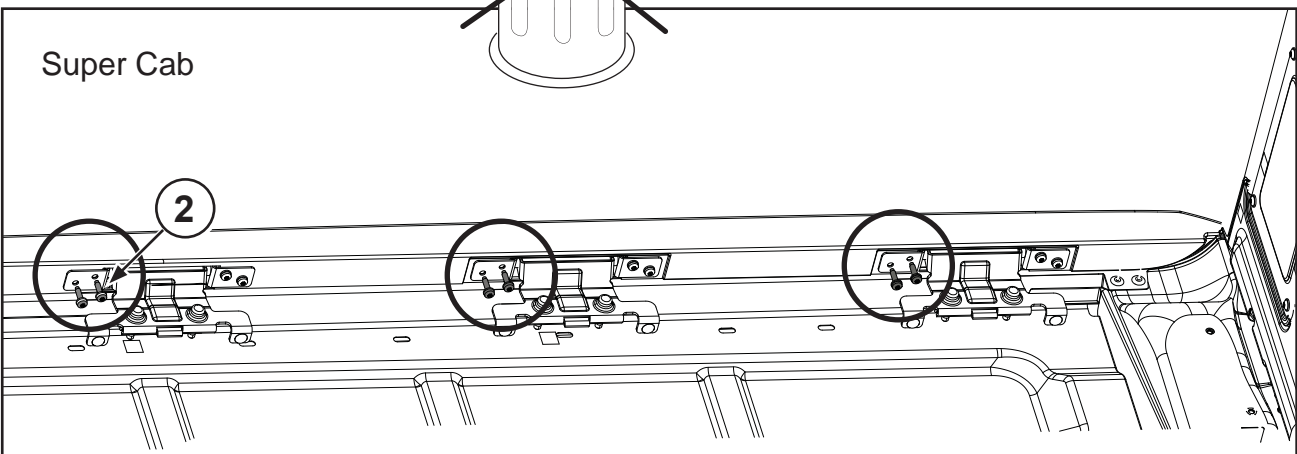

### Installation Instructions

**Ford Wildtrak**  
 Mountain Top Roll  
 Installation Instructions

**Double Cab**

**Super Cab**

MTI-number 886 012	Issue 05	Date 16/04/2012	A66SX-19501A34-BA A66SX-26501A34-CA	AB39 21501A42 AA AB39-26501A42-AA	Page 6 /24
Pedersholmparken 10 3600 Frederikssund Denmark ph: +45 4810 2950 Fax +45 4810 2960 www.mountaintop.dk					