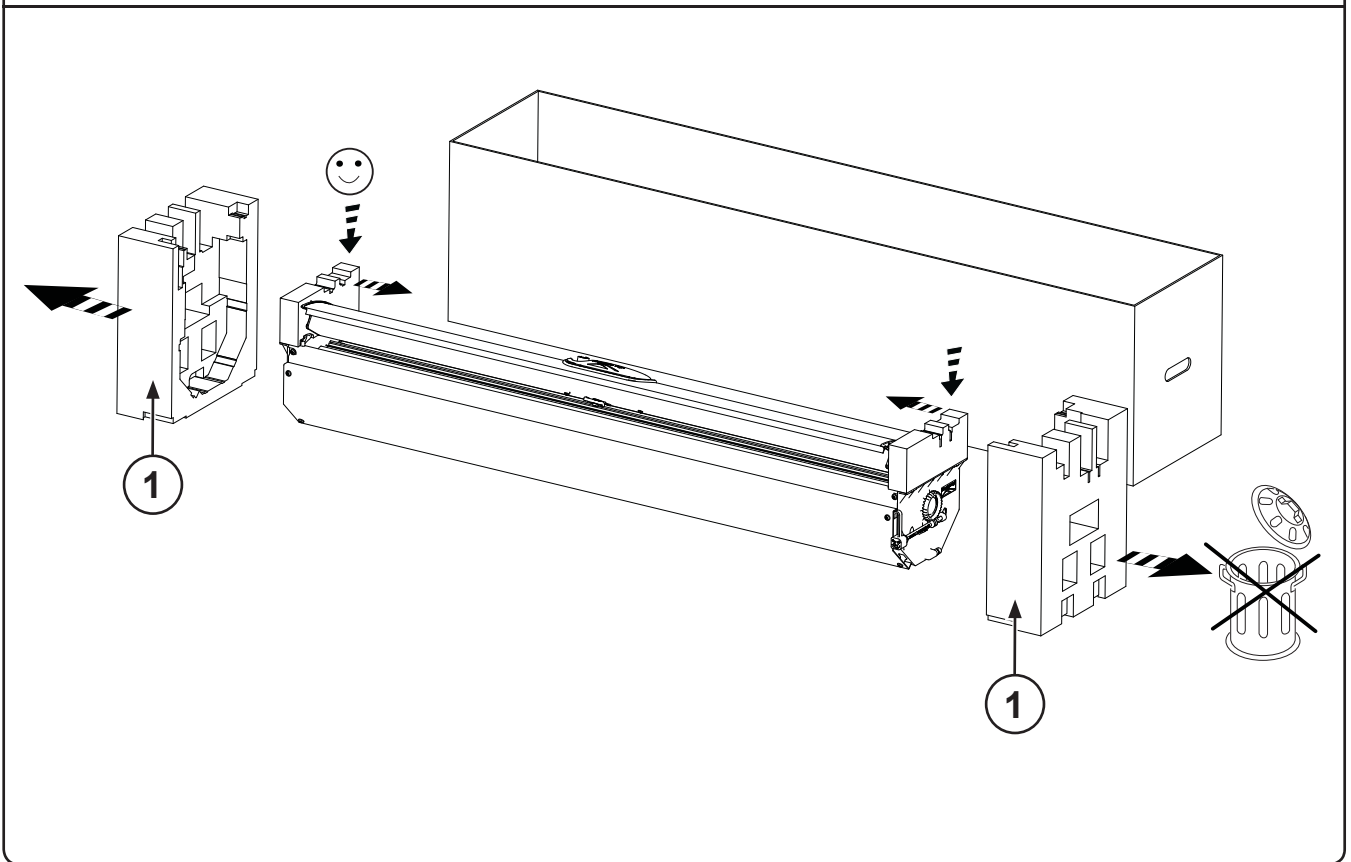

Ford Wildtrak

Mountain Top Roll

Installation Instructions