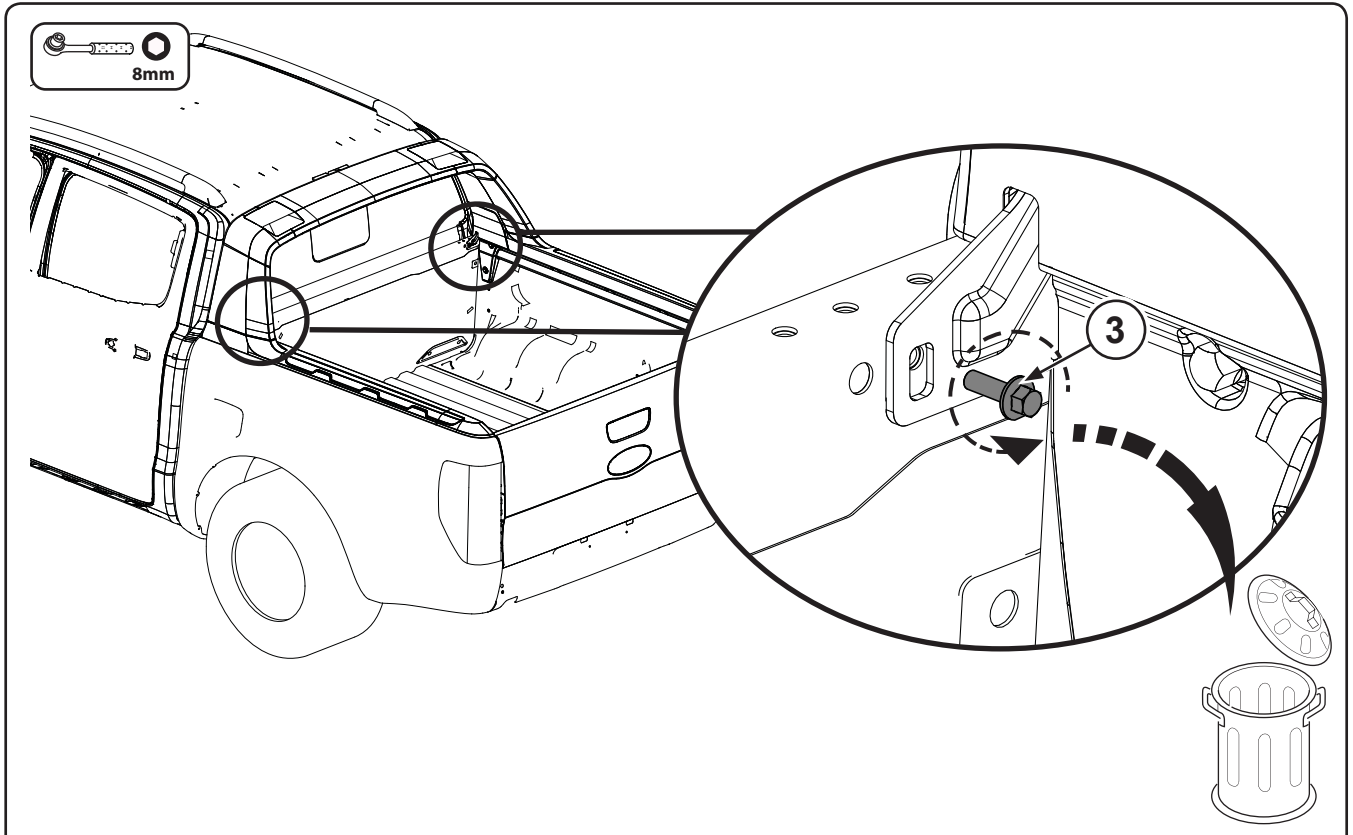

Ford Wildtrak

Mountain Top Roll

Installation Instructions

MTI-number 886 012	Issue 05	Date 16/04/2012	A66SX-19501A34-BA A66SX-26501A34-CA	AB39 21501A42 AA AB39-26501A42-AA	Page 8 /24
Pedersholmparken 10 3600 Frederikssund Denmark ph: +45 4810 2950 Fax +45 4810 2960 www.mountaintop.dk