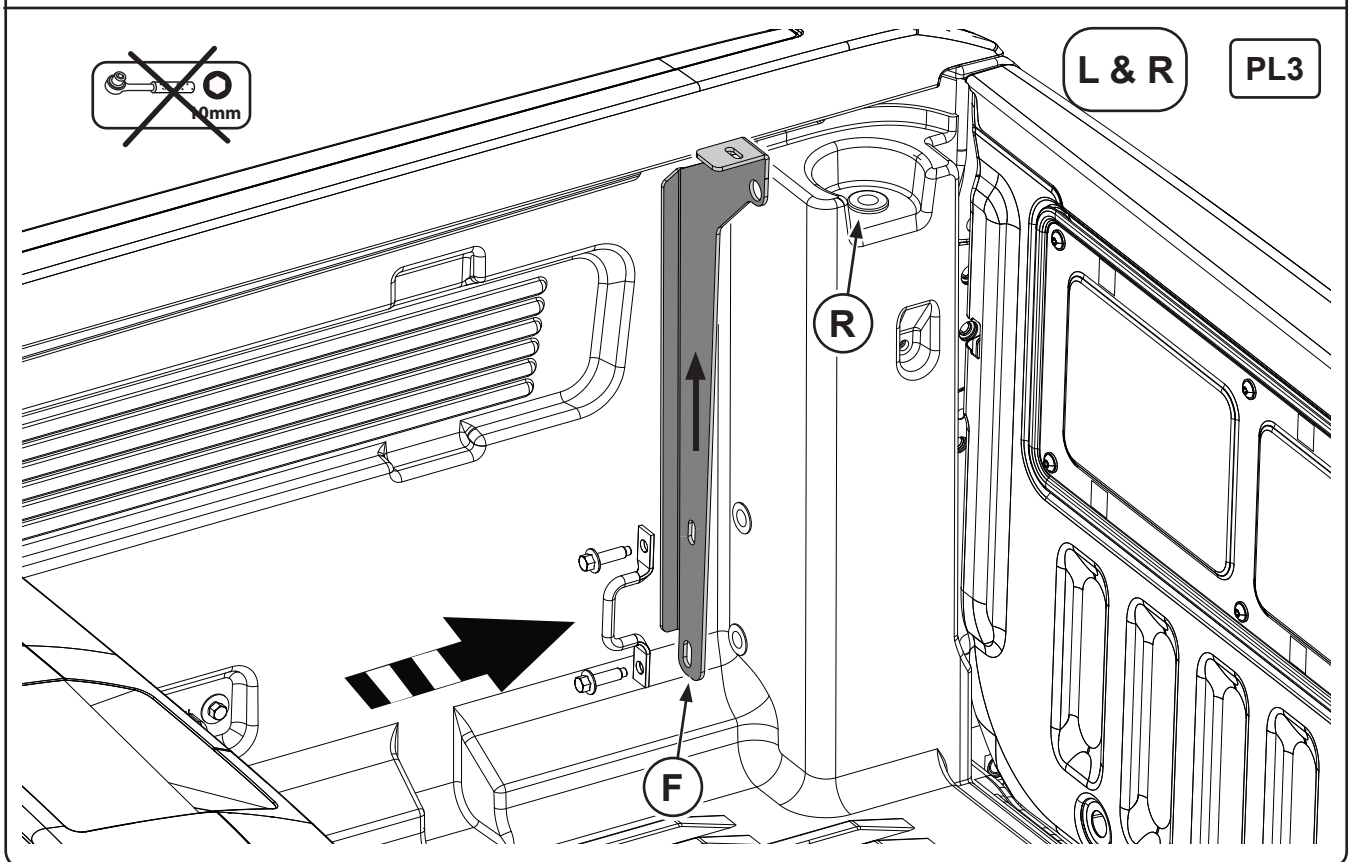

Ford Wildtrak
Mountain Top Roll
Installation Instructions

MTI-number 886 012	Issue 05	Date 16/04/2012	A66SX-19501A34-BA A66SX-26501A34-CA	AB39 21501A42 AA AB39-26501A42-AA	Page 12/24
Pedersholmparken 10 3600 Frederikssund Denmark			ph: +45 4810 2950	Fax +45 4810 2960	www.mountaintop.dk