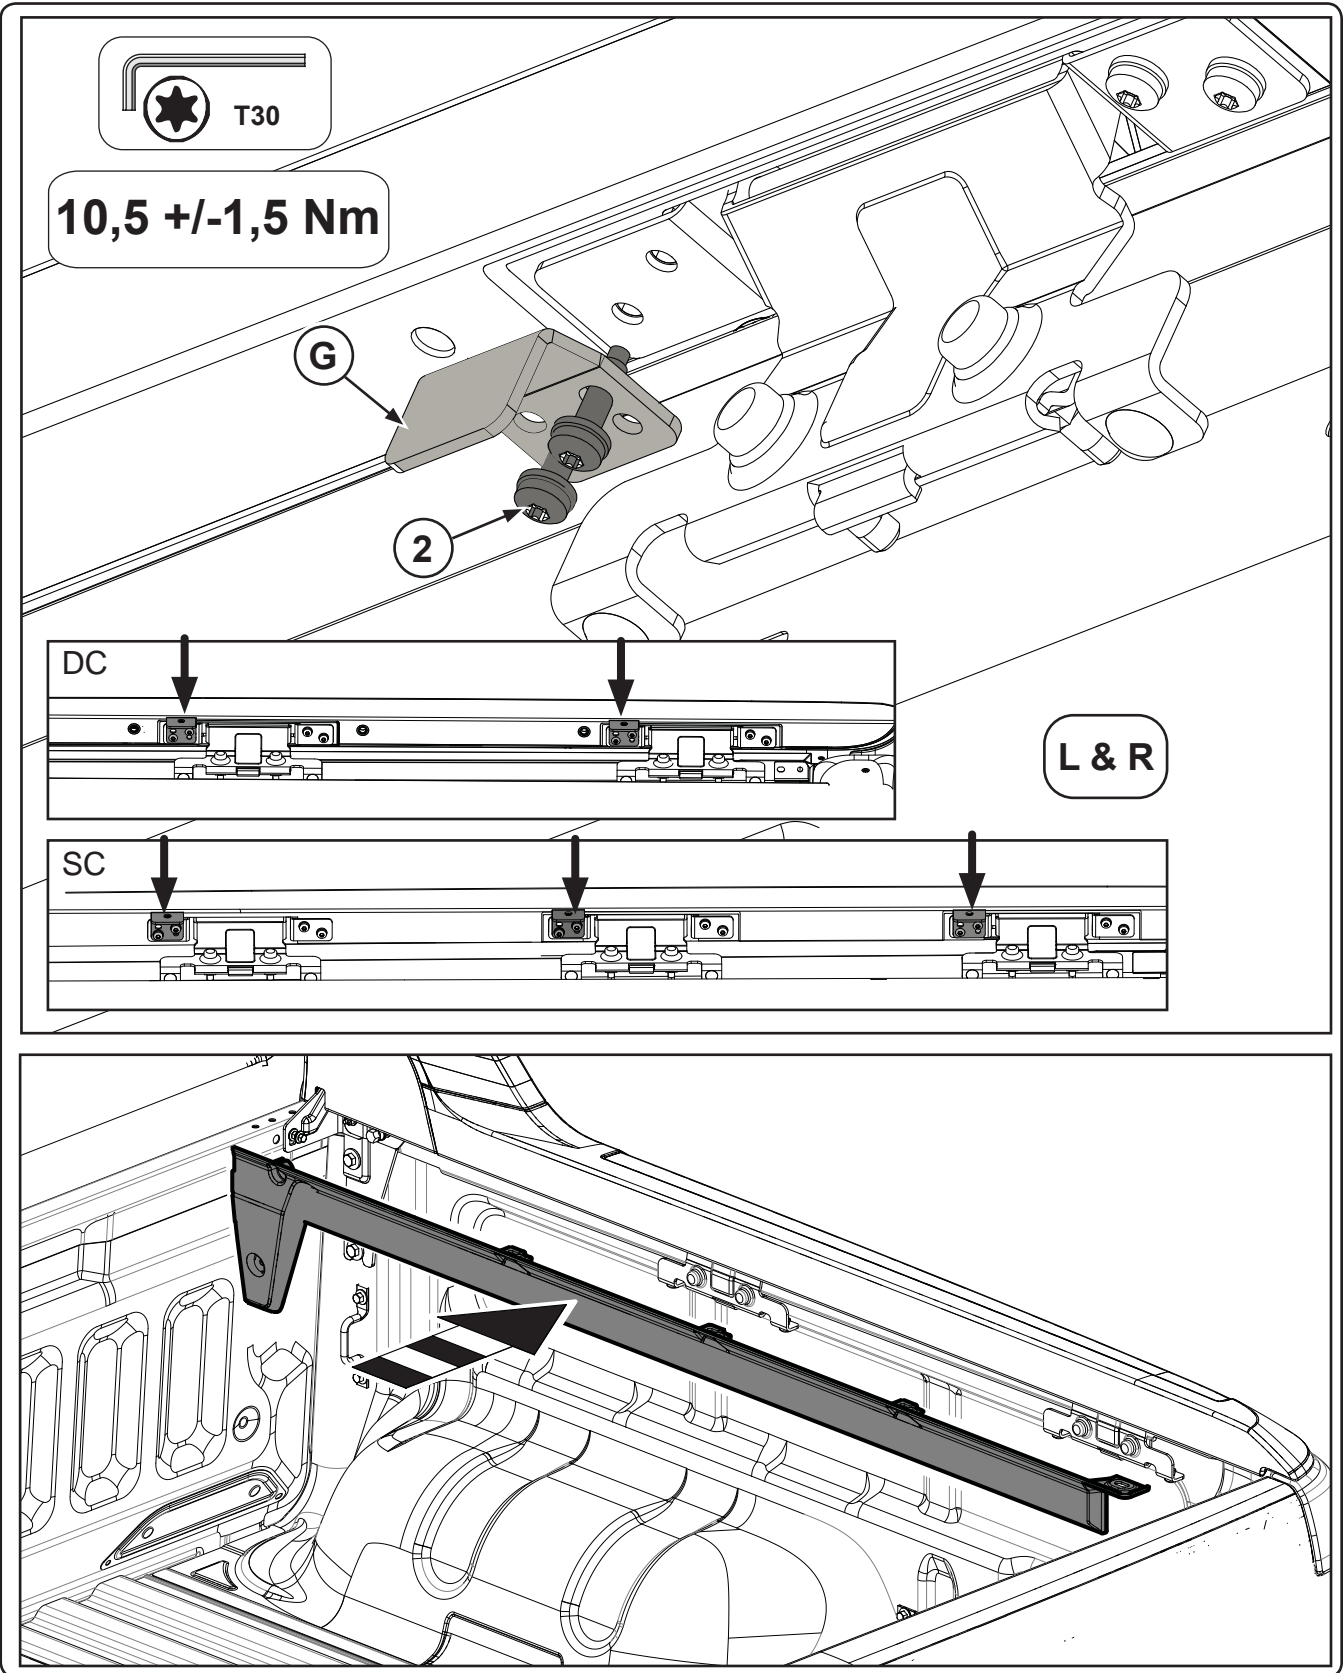

Ford Wildtrak
Mountain Top Roll
Installation Instructions

MTI-number 886 012	Issue 05	Date 16/04/2012	A66SX-19501A34-BA A66SX-26501A34-CA	AB39 21501A42 AA AB39-26501A42-AA	Page 7 /24
Pedersholmparken 10 3600 Frederikssund Denmark			ph: +45 4810 2950	Fax +45 4810 2960	www.mountaintop.dk