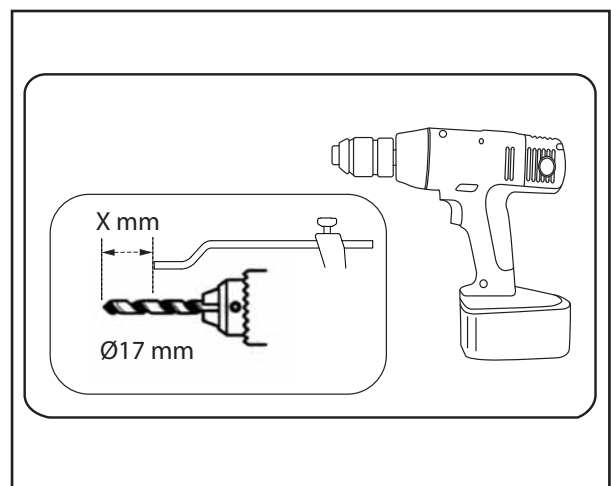

Ford Wildtrak

Mountain Top Roll

Installation Instructions

MTI-number 886 012	Issue 05	Date 16/04/2012	A66SX-19501A34-BA A66SX-26501A34-CA	AB39 21501A42 AA AB39-26501A42-AA	Page 9 /24
Pedersholmparken 10 3600 Frederikssund Denmark ph: +45 4810 2950 Fax +45 4810 2960 www.mountaintop.dk