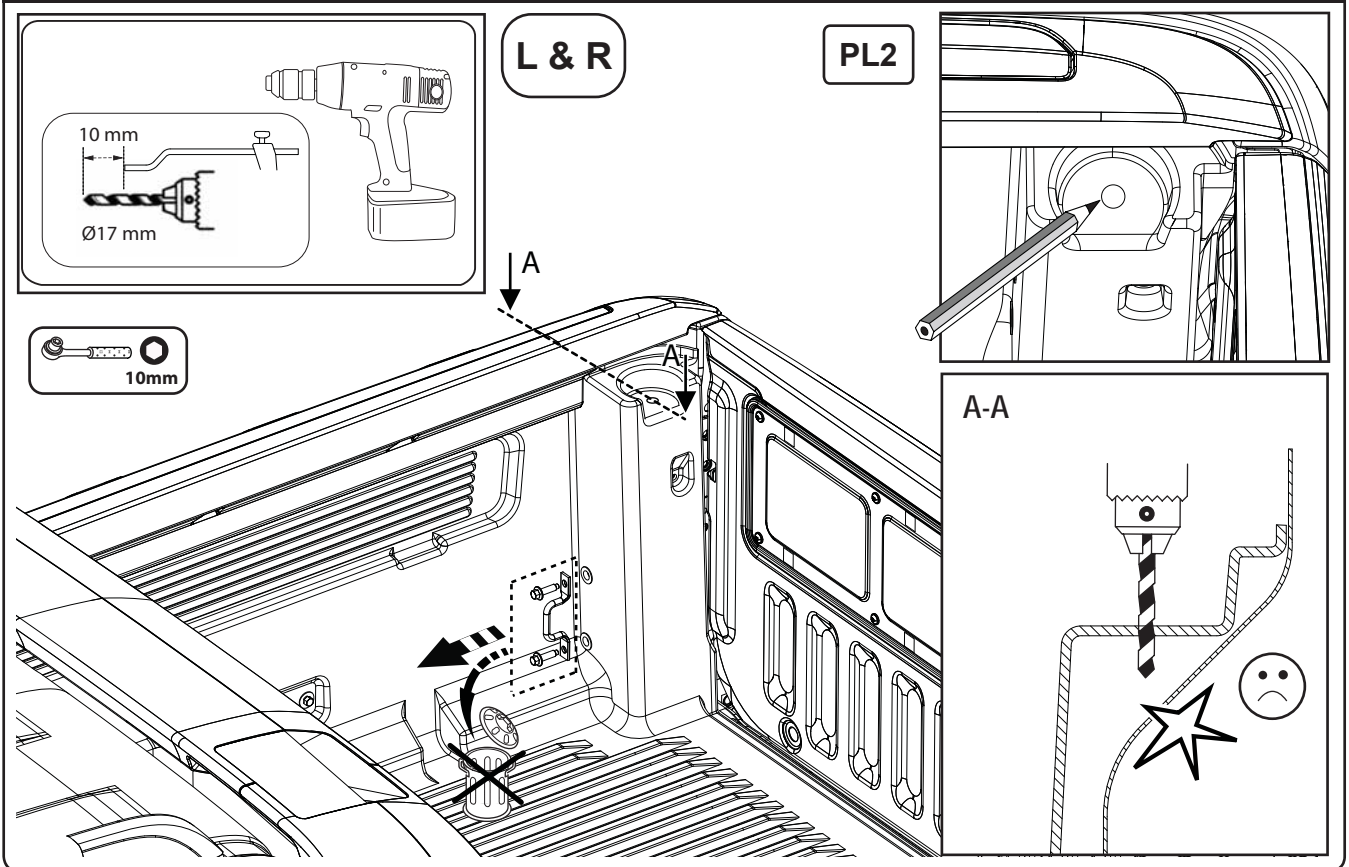

Ford Wildtrak

Mountain Top Roll

Installation Instructions

MTI-number 886 012	Issue 05	Date 16/04/2012	A66SX-19501A34-BA A66SX-26501A34-CA	AB39 21501A42 AA AB39-26501A42-AA	Page 11/24
Pedersholmparken 10 3600 Frederikssund Denmark ph: +45 4810 2950 Fax +45 4810 2960 www.mountaintop.dk