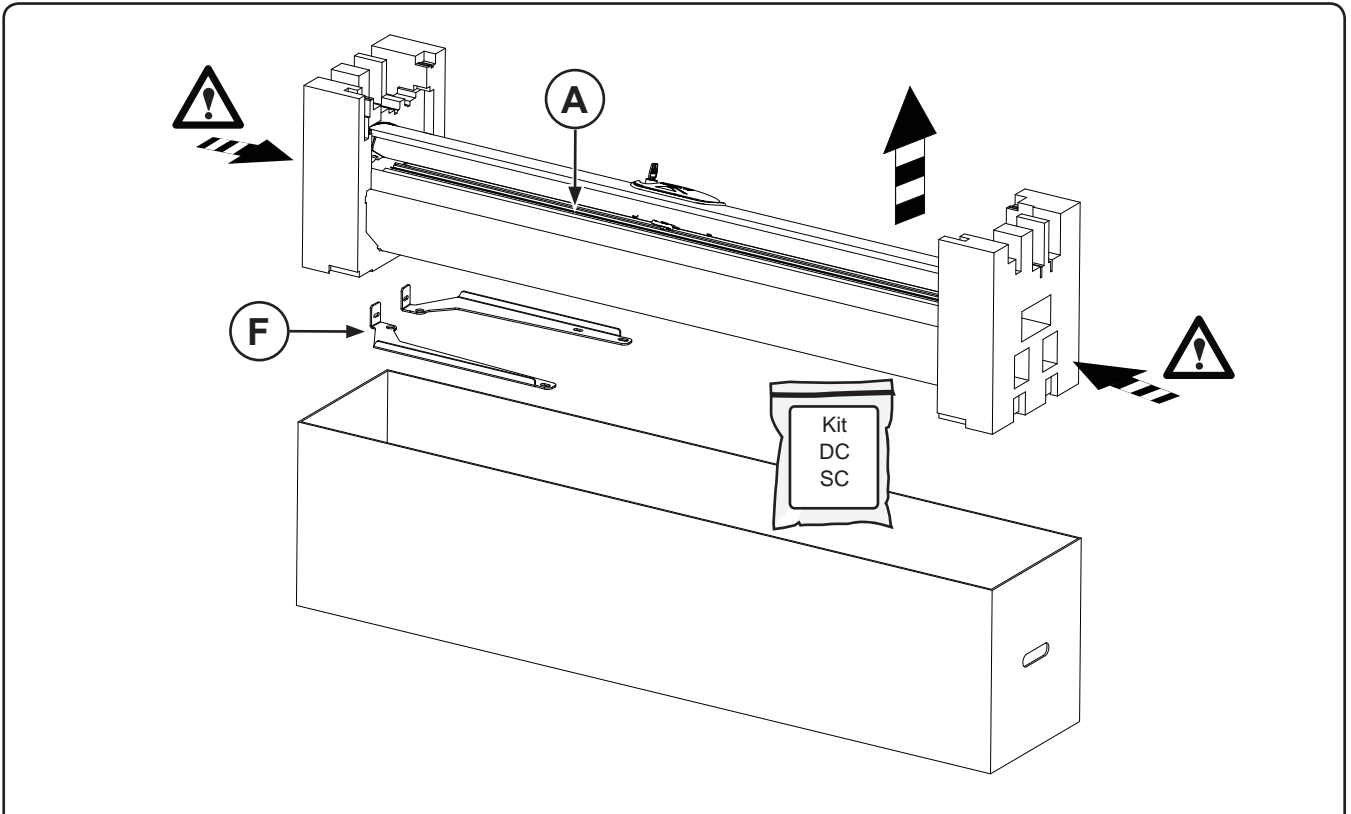

Ford Wildtrak

Mountain Top Roll

Installation Instructions