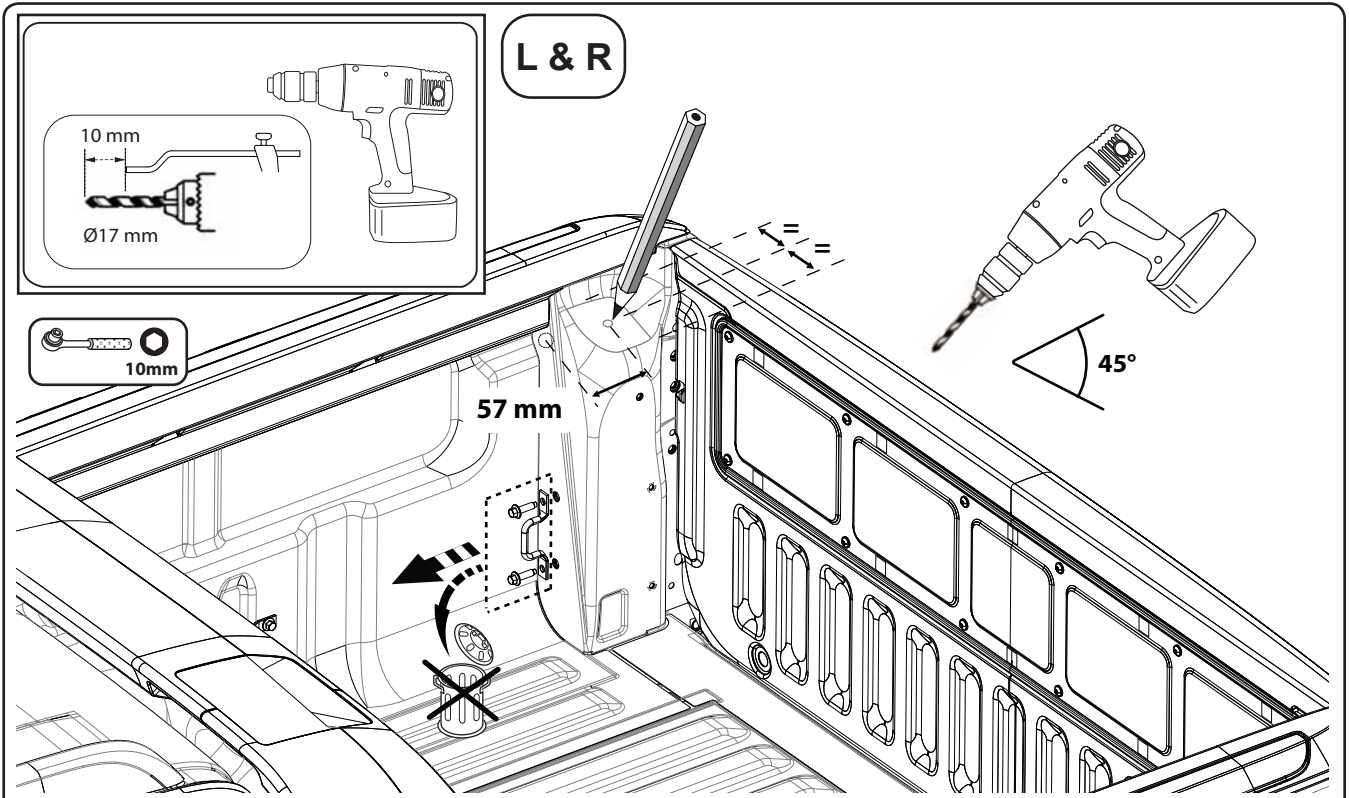

Ford Wildtrak

Mountain Top Roll

Installation Instructions

MTI-number 886 012	Issue 05	Date 16/04/2012	A66SX-19501A34-BA A66SX-26501A34-CA	AB39 21501A42 AA AB39-26501A42-AA	Page 11/24
Pedersholmparken 10 3600 Frederikssund Denmark ph: +45 4810 2950 Fax +45 4810 2960 www.mountaintop.dk