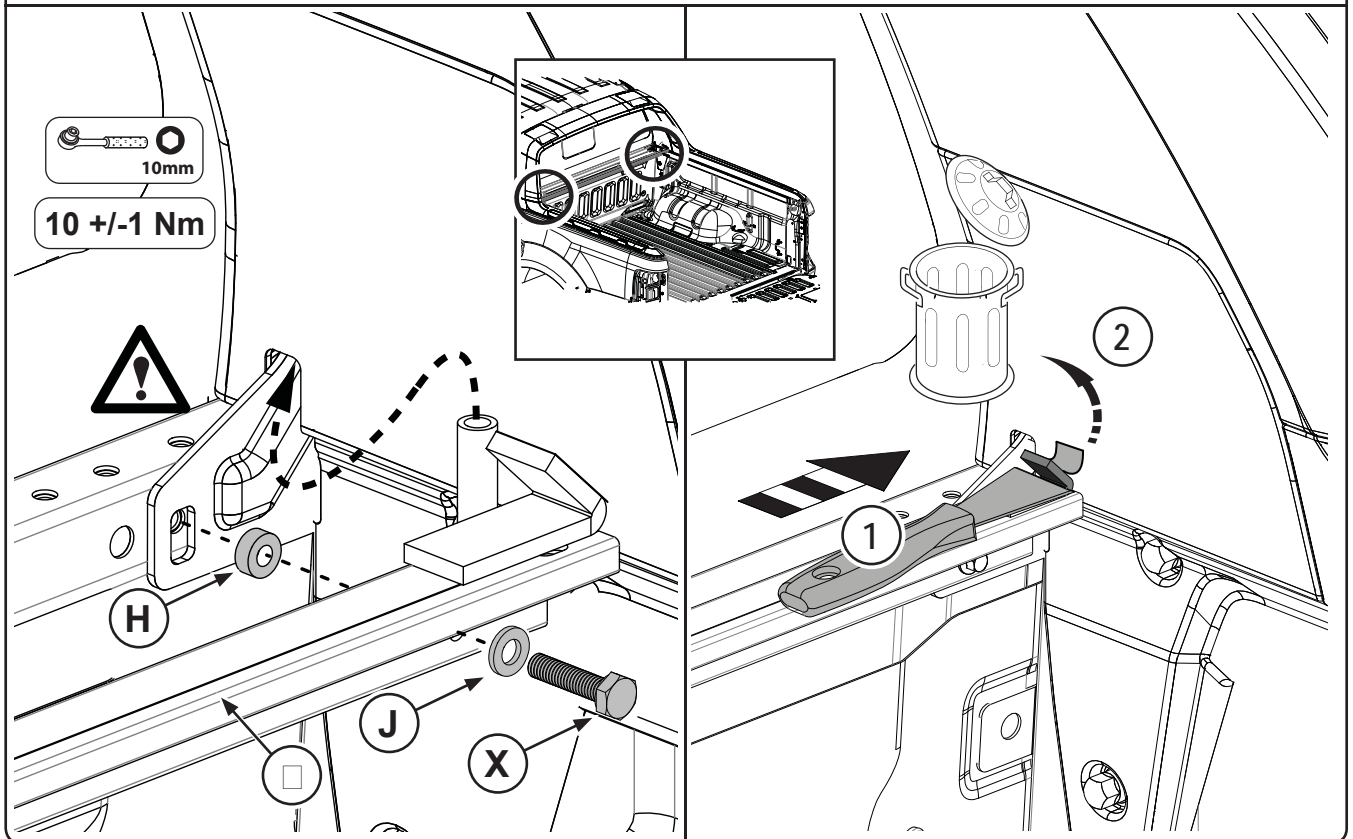

Ford Wildtrak

Mountain Top Roll

Installation Instructions

MTI-number 886 012	Issue 05	Date 16/04/2012	A66SX-19501A34-BA A66SX-26501A34-CA	AB39 21501A42 AA AB39-26501A42-AA	Page 8 /24
Pedersholmparken 10 3600 Frederikssund Denmark ph: +45 4810 2950 Fax +45 4810 2960 www.mountaintop.dk