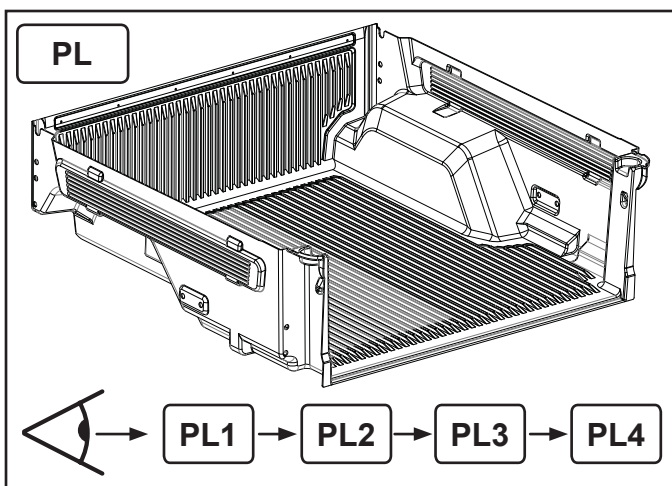

Ford Wildtrak

Mountain Top Roll

Installation Instructions

MTI-number 886 012	Issue 05	Date 16/04/2012	A66SX-19501A34-BA A66SX-26501A34-CA	AB39 21501A42 AA AB39-26501A42-AA	Page 9 /24
Pedersholmparken 10 3600 Frederikssund Denmark ph: +45 4810 2950 Fax +45 4810 2960 www.mountaintop.dk