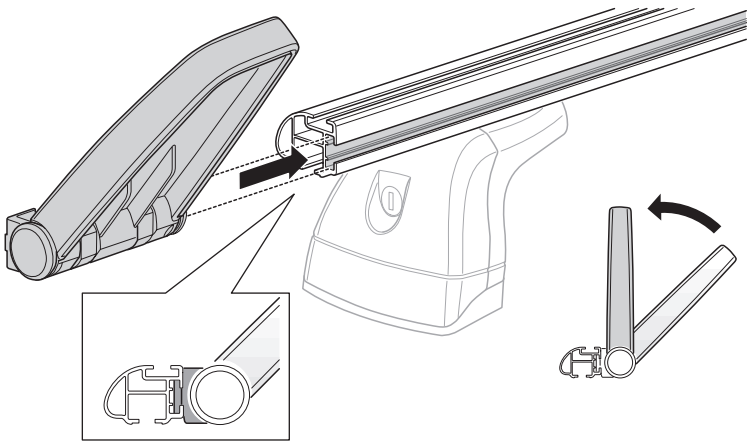

Thule Fold Down Load Stop 315

➤ Instructions

+

315000

AS/4.20160531
501-7143-05

2

3

323