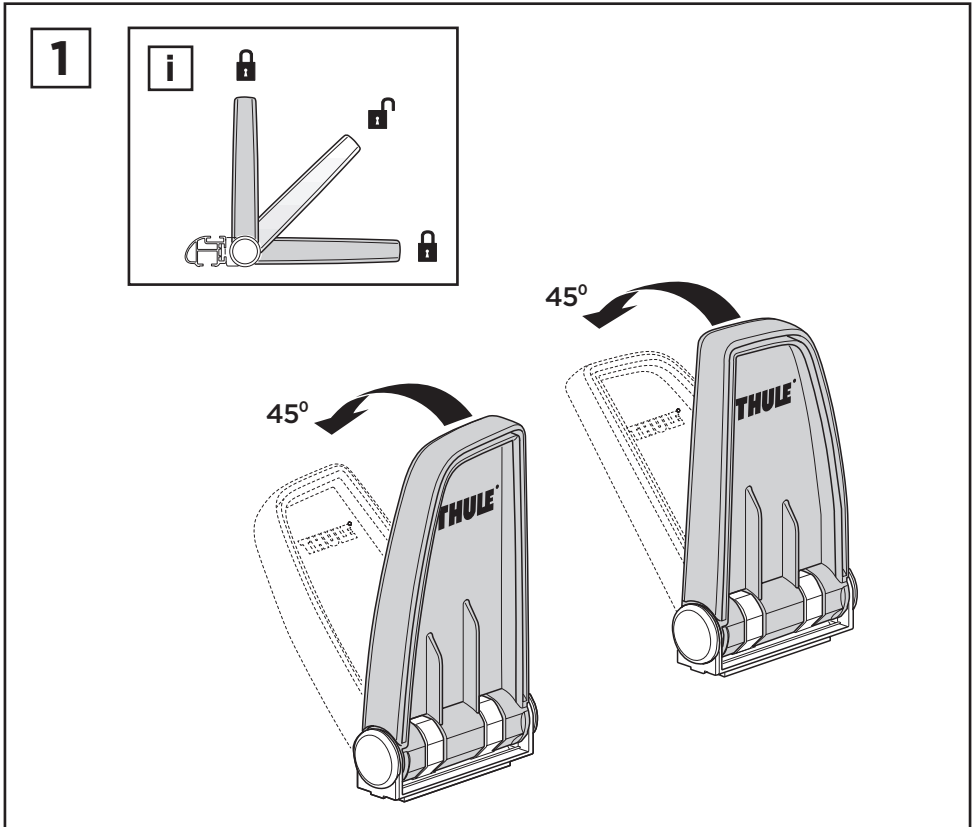

Thule Fold Down Load Stop 315

➤ Instructions

+

315000

AS/4.20160531
501-7143-05

2

3

323