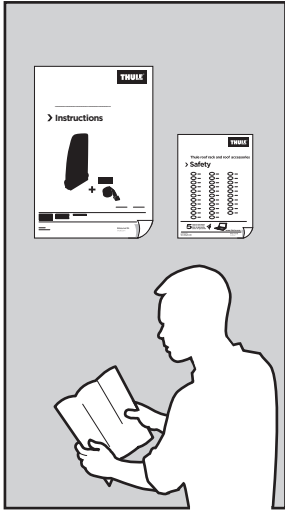

Thule Fold Down Load Stop 315

➤ Instructions

+

315000

AS/4.20160531
501-7143-05

2

3

323