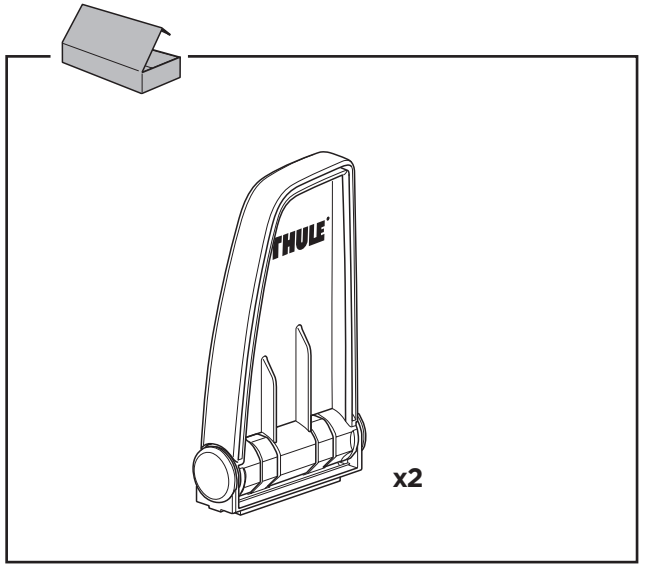

Thule Fold Down Load Stop 315

➤ Instructions

+

315000

AS/4.20160531
501-7143-05

2

3

323